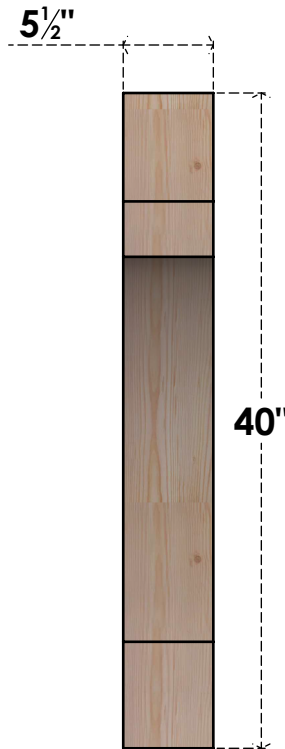

BRC06X34X40MRC00SDF

5 1/2"W X 34"D X 40"H MERCED SMOOTH BRACE, DOUGLAS FIR

SIDE

FRONT

EKENA MILLWORK
 2300 WEST MAIN ST.
 CLARKSVILLE, TX 75426
 TOLL FREE: 866-607-0453
 WWW.EKENAMILLWORK.COM

NOTES

1. INSTALLATION TO BE COMPLETED IN ACCORDANCE WITH MANUFACTURER'S SPECIFICATIONS.
2. DRAWING MAY NOT BE TO SCALE
3. THIS DRAWING IS INTENDED FOR DESIGN AND PLANNING PURPOSES ONLY.
4. ALL INFORMATION CONTAINED HEREIN WAS CURRENT AT THE TIME OF DEVELOPMENT BUT MUST BE REVIEWED AND APPROVED BY THE PRODUCT MANUFACTURER TO BE CONSIDERED ACCURATE.
5. PRODUCTS ARE NOT KILN DRIED. THIS ITEM IS UNIQUE AND WILL CONTAIN THE NATURAL VARIATIONS THAT THE WOOD SPECIES OFFERS. THIS MAY RESULT IN VARIATIONS UP TO 1/4"