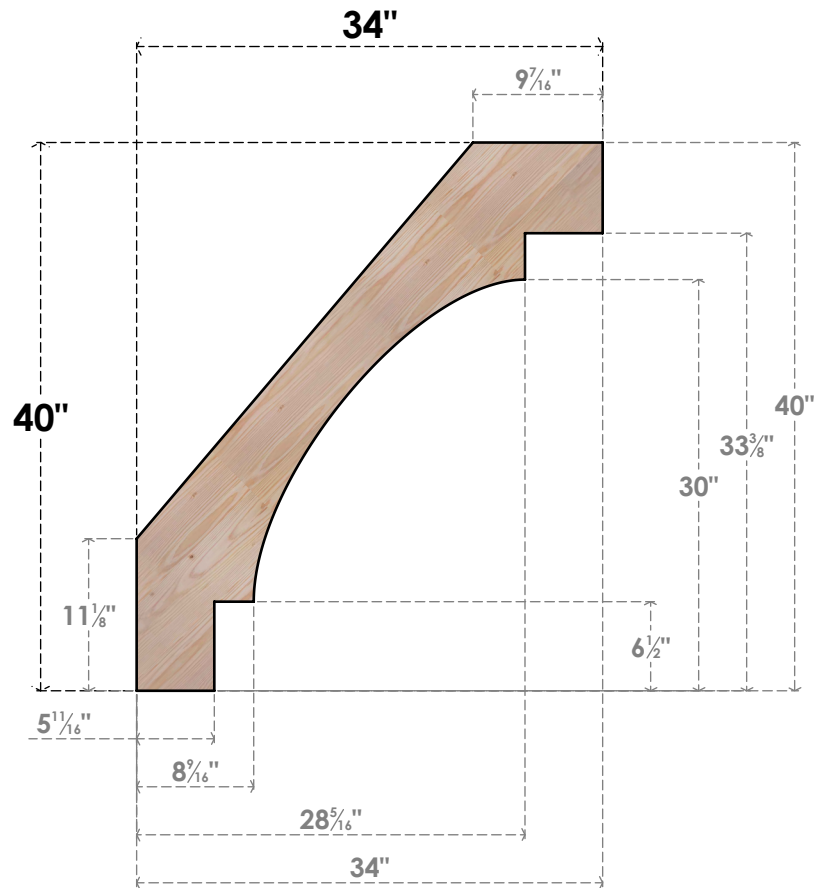

BRC06X34X40MRC00SDF

5 1/2"W X 34"D X 40"H MERCED SMOOTH BRACE, DOUGLAS FIR

SIDE

FRONT

EKENA MILLWORK
 2300 WEST MAIN ST.
 CLARKSVILLE, TX 75426
 TOLL FREE: 866-607-0453
 WWW.EKENAMILLWORK.COM

NOTES

1. INSTALLATION TO BE COMPLETED IN ACCORDANCE WITH MANUFACTURER'S SPECIFICATIONS.
2. DRAWING MAY NOT BE TO SCALE
3. THIS DRAWING IS INTENDED FOR DESIGN AND PLANNING PURPOSES ONLY.
4. ALL INFORMATION CONTAINED HEREIN WAS CURRENT AT THE TIME OF DEVELOPMENT BUT MUST BE REVIEWED AND APPROVED BY THE PRODUCT MANUFACTURER TO BE CONSIDERED ACCURATE.
5. PRODUCTS ARE NOT KILN DRIED. THIS ITEM IS UNIQUE AND WILL CONTAIN THE NATURAL VARIATIONS THAT THE WOOD SPECIES OFFERS. THIS MAY RESULT IN VARIATIONS UP TO 1/4"